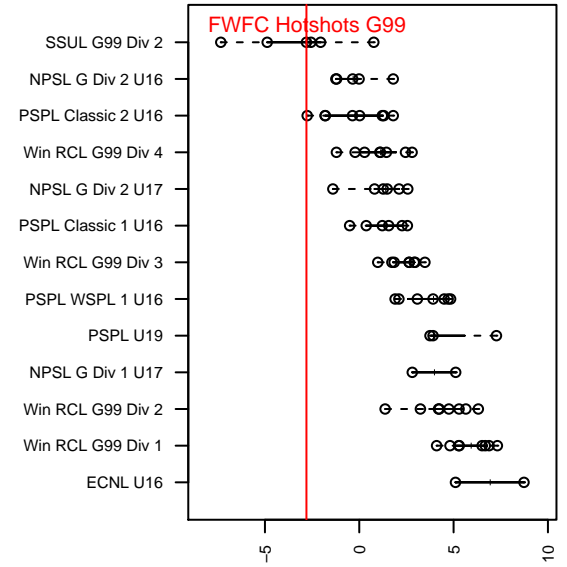

**attack and defense rating
relative to others at age
and all opponents in last 13 months**