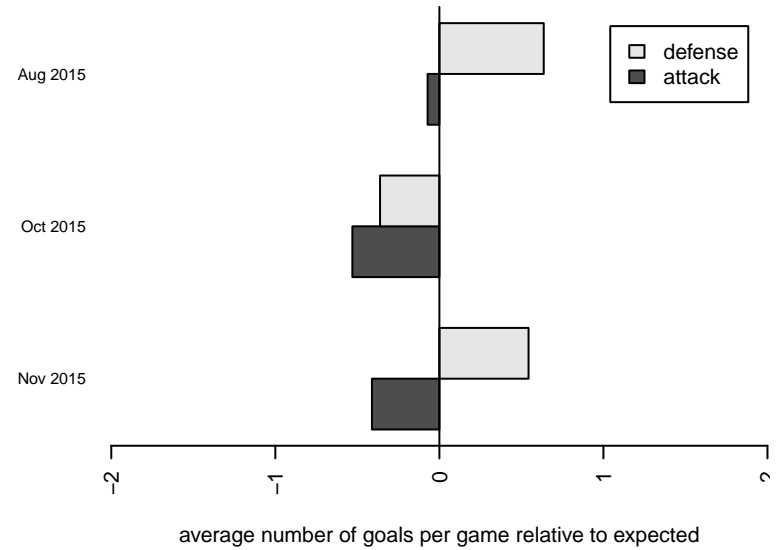

Performance relative to 13 month average