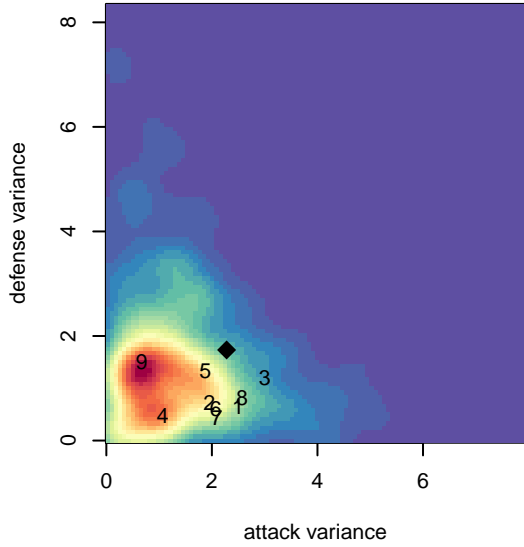

# FWFC Hotshots G99

Federal Way FC  
 Federal Way, WA  
 G99 total strength=843  
 attack=1 defense=1.34  
 fall league = SSUL G99 Div 2

alt names used:  
 FWFC G99 Hot Shots  
 FWFC GU16 Hot Shots

Venues played:  
 2015 Xtreme Cup GU16  
 2015 SSUL G99 Div 2

**FWFC Hotshots G99**  
 Dots are actual minus expected GF (blue circles) and GA (red triangles).  
 Blue line is smoothed change in attack strength. Red is smoothed change in defense strength.

**attack and defense variance (black dot)  
relative to other teams  
and top 10 in region**